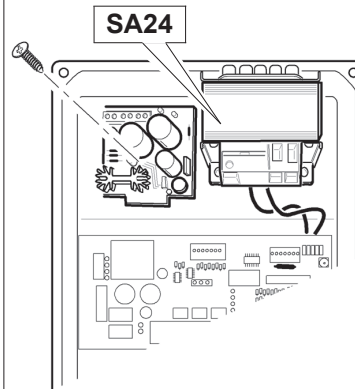

4 ЭЛЕКТРИЧЕСКИЕ ПОДКЛЮЧЕНИЯ

NIGHT&DAY.3 newUP&DOWN.4
NIGHT&DAY.5 newUP&DOWN.5

SA24

ARX/CSB/LOG-BR

UP&DOWN

SA24

COLORADO K4

SA24