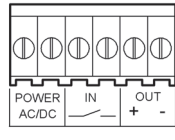

SA24

SA24

SA24

Если подсветка не горит, поменяйте местами подключение к выходу +/-.

ОПАСНО! Всегда отключайте электроэнергию перед выполнением любых работ в системе.

Cod. 035361 Rev.008 del 25/07/12