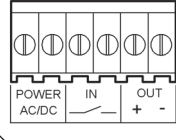

SA24

SA24

SA24

Если подсветка не горит, поменяйте местами подключение к выходу +/-.

ОПАСНО! Всегда отключайте электроэнергию перед выполнением любых работ в системе.

Cod. 035361 Rev.008 del 25/07/12