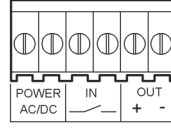

SA24

SA24

SA24

Если подсветка не горит, поменяйте местами подключение к выходу +/-.

ОПАСНО! Всегда отключайте электроэнергию перед выполнением любых работ в системе.

Cod. 035361 Rev.008 del 25/07/12