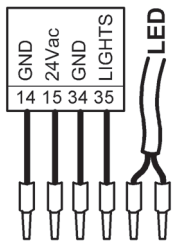

3 ПРОКЛАДКА КАБЕЛЯ В ТУМБЕ

4 ЭЛЕКТРИЧЕСКИЕ ПОДКЛЮЧЕНИЯ

NIGHT&DAY.3 newUP&DOWN.4
NIGHT&DAY.5 newUP&DOWN.5

SA24

ARX/CSB/LOG-BR

UP&DOWN

SA24

COLORADO K4

SA24

230Vac

ARX

CSB

LOG-BR

LOG-BT

Перемычка

SA24

SA24

SA24

Если подсветка не горит, поменяйте местами подключение к выходу +/-.

ОПАСНО! Всегда отключайте электроэнергию перед выполнением любых работ в системе.

Cod. 035361 Rev.008 del 25/07/12

O&O s.r.l. - Via Europa, 2 - 42015 CORREGGIO (R.E.) Italy
tel. +39 (0)522 740111 - fax +39 (0)522 631290
<http://www.oeo.it> - email: oeo@oeo.it
Società soggetta ad attività di direzione e coordinamento di BFT S.p.a.
Company subject to management and coordination activities by BFT S.p.a.